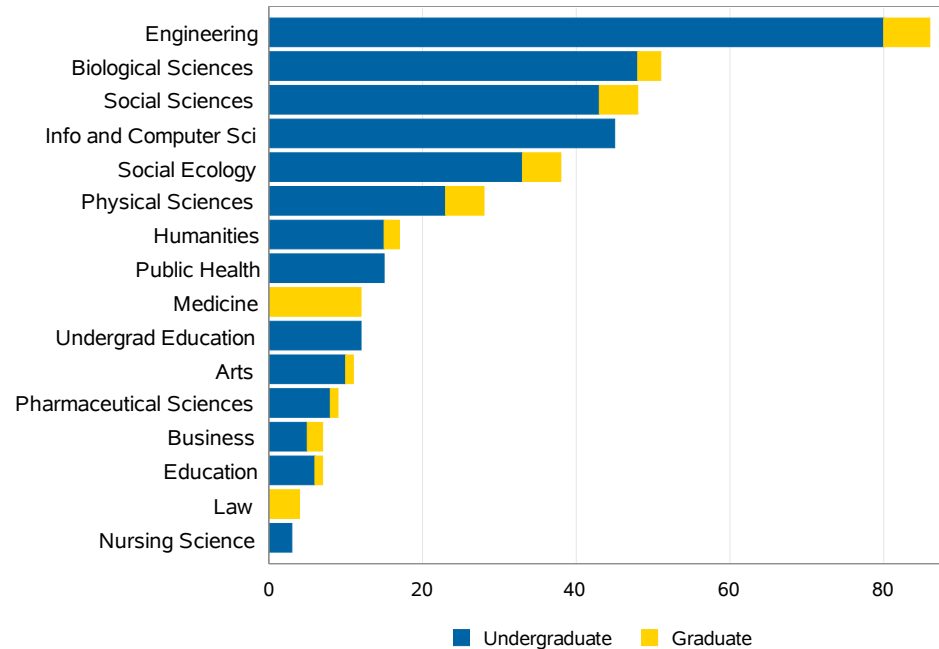

Enrollment by School

Total Financial Aid Awarded in 2015-16

Grants:	$2,696,449
Loans:	$2,023,721
Scholarships / Traineeships / Fellowships:	$431,454
RA/TA Remission:	$233,903
Work Study:	$47,500
Other Types:	$383,147

Undergraduate Degrees Awarded in 2016-17

Biological Sciences	8
Business	2
Education	5
Engineering / Info and Computer Sci	26
Humanities / Arts	10
Nursing / Pharm Sci / Public Hlth	11
Physical Sciences	2
Social Sciences / Social Ecology	32

Graduate Degrees Awarded in 2016-17

Biological Sciences	3
Education	2
Engineering / Info and Computer Sci	1
Medicine	1
Physical Sciences	7
Social Sciences / Social Ecology	6