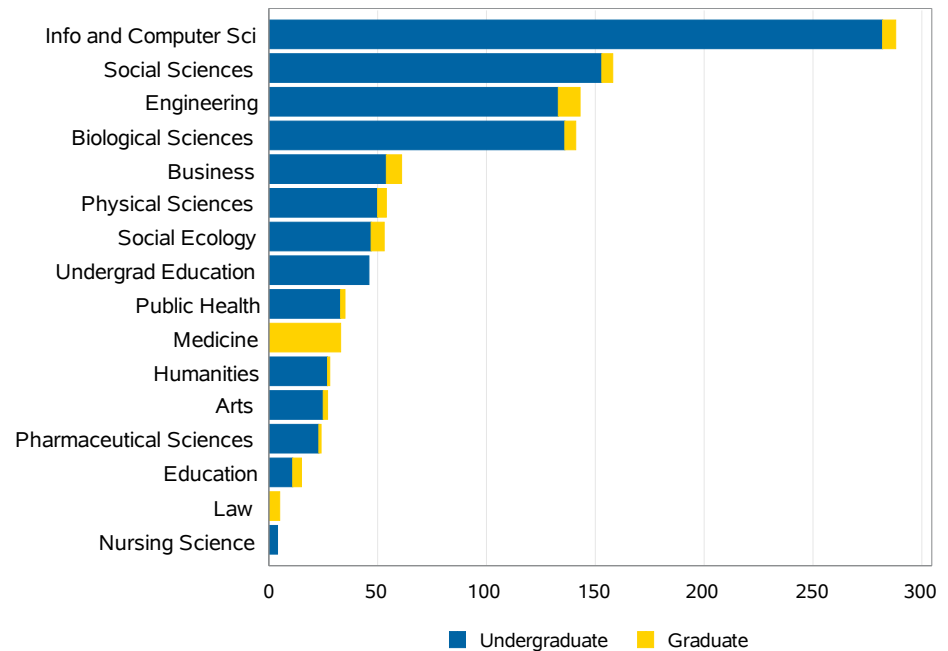

New Freshman Admission Data

Entering Students	296	Mean SAT Reading and Writing Score	676
Mean High School GPA	4.08	Mean SAT Math Score	697
Mean Total SAT Score	1373		

Top Freshman Feeder Schools

EVERGREEN VALLEY HIGH SCHOOL
MONTA VISTA HIGH SCHOOL
CUPERTINO HIGH SCHOOL
ADRIAN C. WILCOX HIGH SCHOOL
LYNBROOK HIGH SCHOOL

Top Transfer Feeder Schools

DE ANZA COLLEGE
FOOTHILL COLLEGE
WEST VALLEY COLLEGE
EVERGREEN VALLEY COLLEGE
MISSION COLLEGE

Enrollment by School

Total Financial Aid Awarded in 2015-16

Grants:	\$6,651,076
Loans:	\$4,294,938
Scholarships / Traineeships / Fellowships:	\$1,117,591
RA/TA Remission:	\$476,178
Work Study:	\$182,148
Other Types:	\$576,977