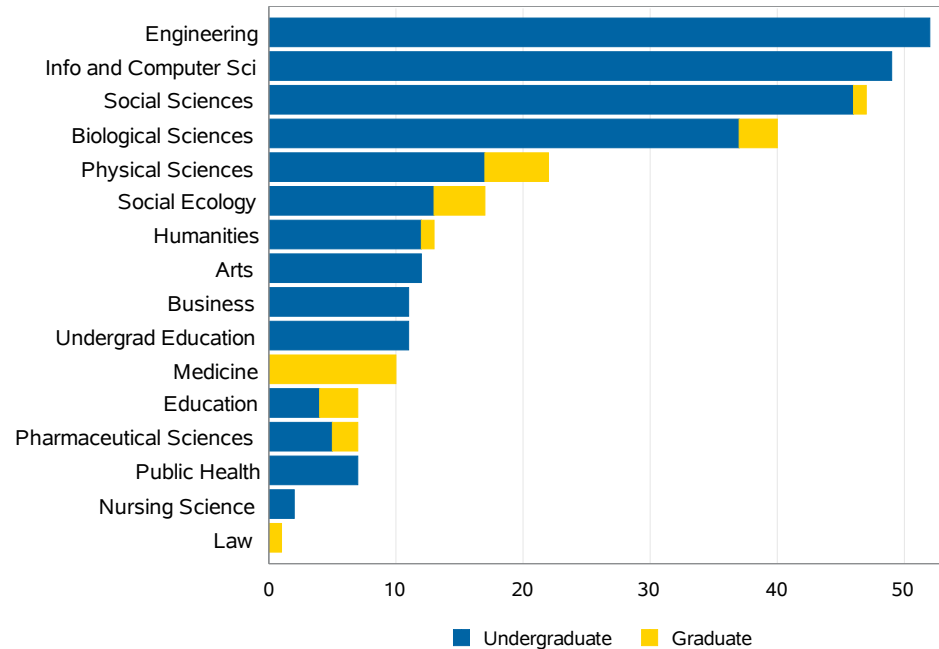

Enrollment by School

Total Financial Aid Awarded in 2015-16

Grants:	$1,705,418
Loans:	$1,382,953
Scholarships / Traineeships / Fellowships:	$184,072
RA/TA Remission:	$154,307
Work Study:	$33,500
Other Types:	$261,899

Undergraduate Degrees Awarded in 2016-17

Biological Sciences	8
Education	2
Engineering / Info and Computer Sci	10
Humanities / Arts	7
Nursing / Pharm Sci / Public Hlth	10
Physical Sciences	3
Social Sciences / Social Ecology	23

Graduate Degrees Awarded in 2016-17

Business	1
Engineering / Info and Computer Sci	1
Medicine	2
Nursing / Pharm Sci / Public Hlth	1
Physical Sciences	1
Social Sciences / Social Ecology	1