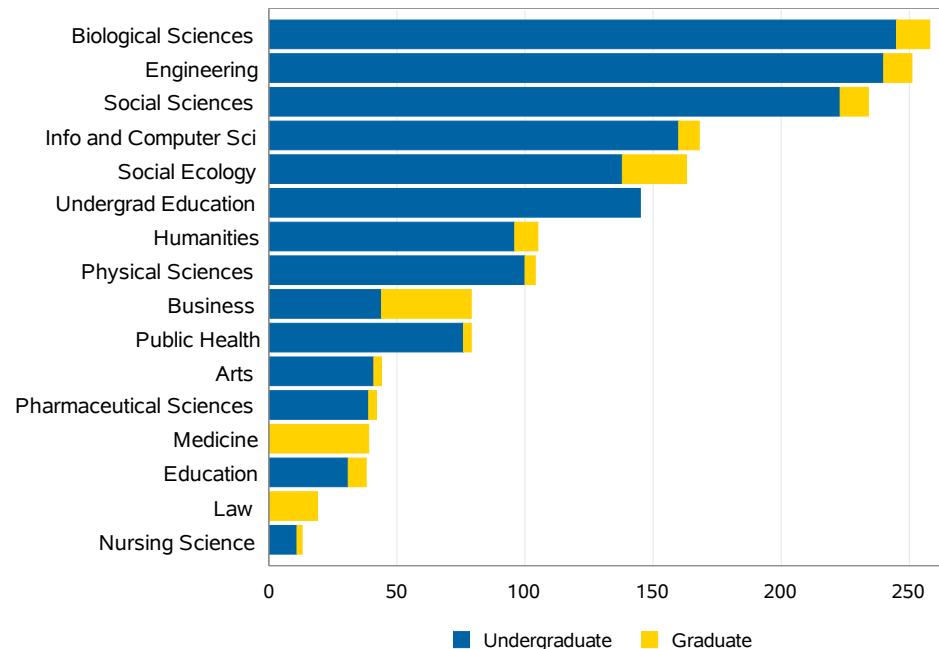

Enrollment by School

Total Financial Aid Awarded in 2015-16

Grants:	$12,005,895
Loans:	$9,116,881
Scholarships / Traineeships / Fellowships:	$2,647,412
RA/TA Remission:	$788,352
Work Study:	$368,019
Other Types:	$2,357,490

Undergraduate Degrees Awarded in 2016-17

Biological Sciences	34
Business	6
Education	8
Engineering / Info and Computer Sci	84
Humanities / Arts	37
Nursing / Pharm Sci / Public Hlth	27
Physical Sciences	20
Social Sciences / Social Ecology	134

Graduate Degrees Awarded in 2016-17

Biological Sciences	7
Business	11
Education	5
Engineering / Info and Computer Sci	7
Humanities / Arts	2
Medicine	15
Nursing / Pharm Sci / Public Hlth	4
Physical Sciences	6
Social Sciences / Social Ecology	14