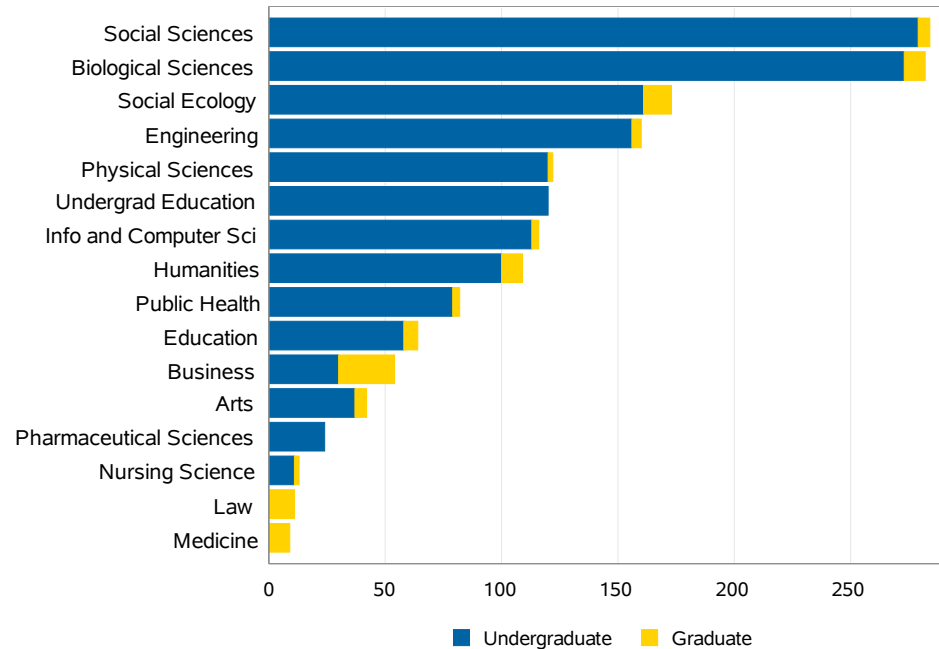

Enrollment by School

Total Financial Aid Awarded in 2015-16

Grants:	$16,539,452
Loans:	$8,903,678
Scholarships / Traineeships / Fellowships:	$1,842,700
RA/TA Remission:	$304,460
Work Study:	$435,145
Other Types:	$1,948,876

Undergraduate Degrees Awarded in 2016-17

Biological Sciences	30
Business	2
Education	28
Engineering / Info and Computer Sci	50
Humanities / Arts	46
Nursing / Pharm Sci / Public Hlth	31
Physical Sciences	11
Social Sciences / Social Ecology	161

Graduate Degrees Awarded in 2016-17

Biological Sciences	1
Business	11
Education	10
Engineering / Info and Computer Sci	3
Humanities / Arts	5
Medicine	4
Social Sciences / Social Ecology	7