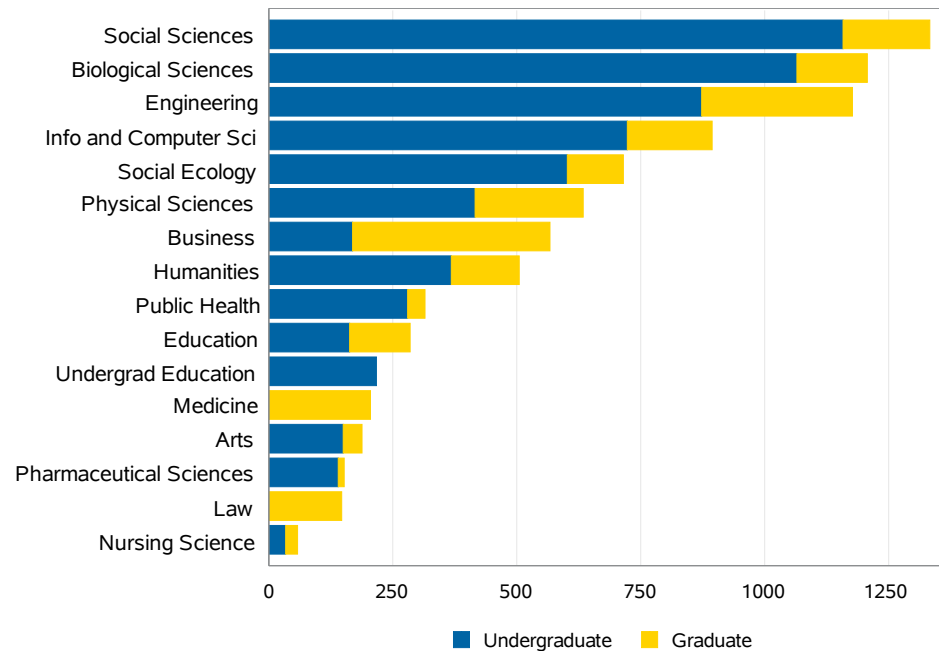

Enrollment by School

Total Financial Aid Awarded in 2015-16

Grants:	$62,449,609
Loans:	$37,051,974
Scholarships / Traineeships / Fellowships:	$24,946,750
RA/TA Remission:	$13,471,128
Work Study:	$1,415,005
Other Types:	$7,896,722

Undergraduate Degrees Awarded in 2016-17

Biological Sciences	223
Business	26
Education	51
Engineering / Info and Computer Sci	359
Humanities / Arts	165
Nursing / Pharm Sci / Public Hlth	181
Physical Sciences	66
Social Sciences / Social Ecology	607

Graduate Degrees Awarded in 2016-17

Biological Sciences	15
Business	110
Education	105
Engineering / Info and Computer Sci	52
Humanities / Arts	32
Medicine	25
Nursing / Pharm Sci / Public Hlth	15
Physical Sciences	15
Social Sciences / Social Ecology	34