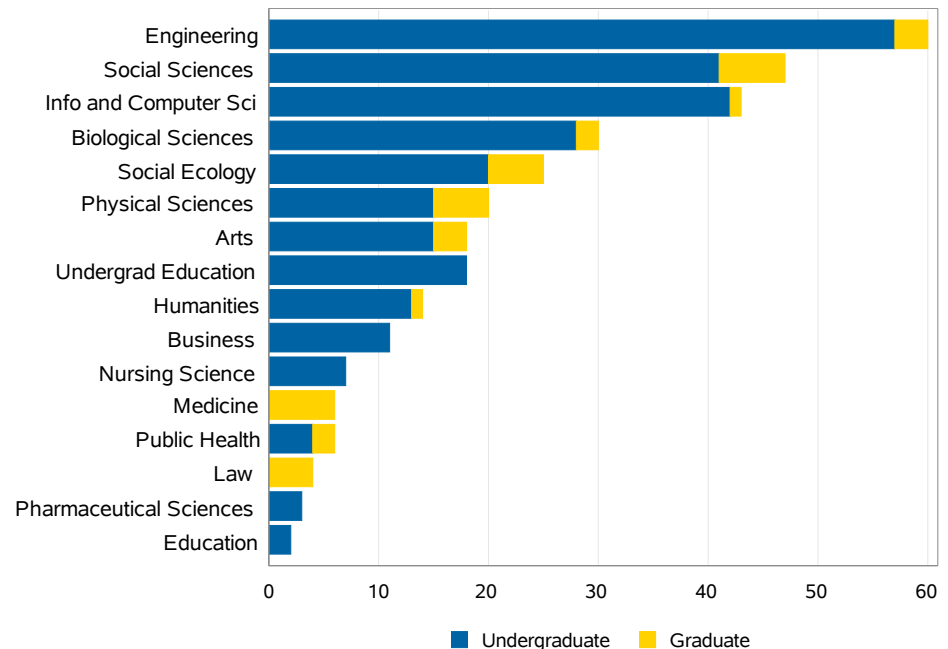

Enrollment by School

Total Financial Aid Awarded in 2015-16

Grants:	$1,680,780
Loans:	$1,285,622
Scholarships / Traineeships / Fellowships:	$346,066
RA/TA Remission:	$252,716
Work Study:	$44,333
Other Types:	$129,539

Undergraduate Degrees Awarded in 2016-17

Biological Sciences	4
Business	2
Education	3
Engineering / Info and Computer Sci	8
Humanities / Arts	8
Nursing / Pharm Sci / Public Hlth	5
Physical Sciences	1
Social Sciences / Social Ecology	12

Graduate Degrees Awarded in 2016-17

Biological Sciences	1
Business	3
Education	2
Engineering / Info and Computer Sci	5
Humanities / Arts	1
Medicine	4
Physical Sciences	3
Social Sciences / Social Ecology	3