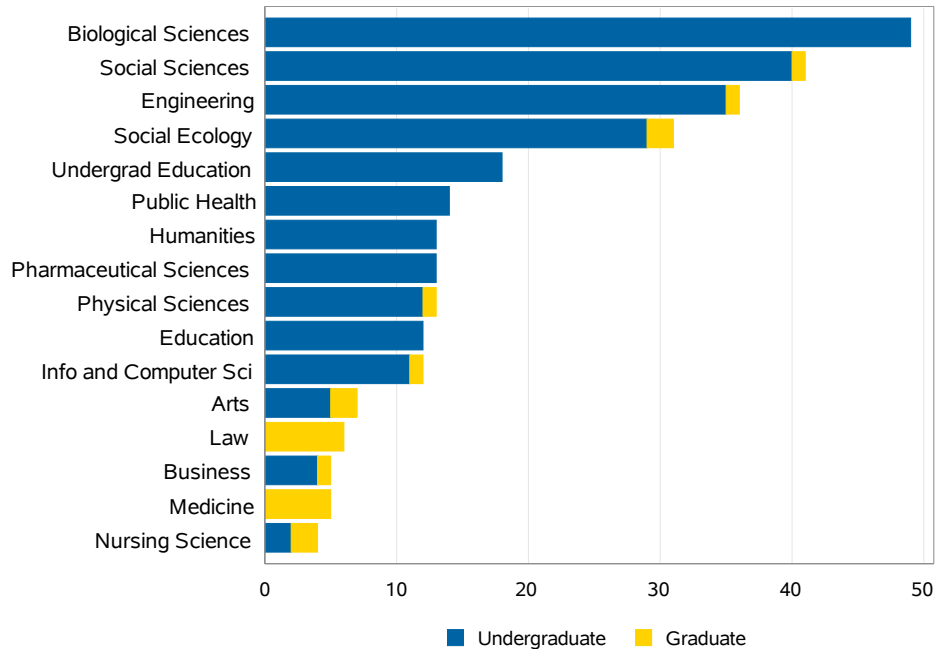

Enrollment by School

Total Financial Aid Awarded in 2015-16

Grants:	$3,433,053
Loans:	$1,604,343
Scholarships / Traineeships / Fellowships:	$402,879
RA/TA Remission:	$64,436
Work Study:	$120,247
Other Types:	$74,856

Undergraduate Degrees Awarded in 2016-17

Biological Sciences	8
Business	5
Education	2
Engineering / Info and Computer Sci	8
Humanities / Arts	11
Nursing / Pharm Sci / Public Hlth	7
Physical Sciences	3
Social Sciences / Social Ecology	38

Graduate Degrees Awarded in 2016-17

Business	1
Education	1
Physical Sciences	1
Social Sciences / Social Ecology	1