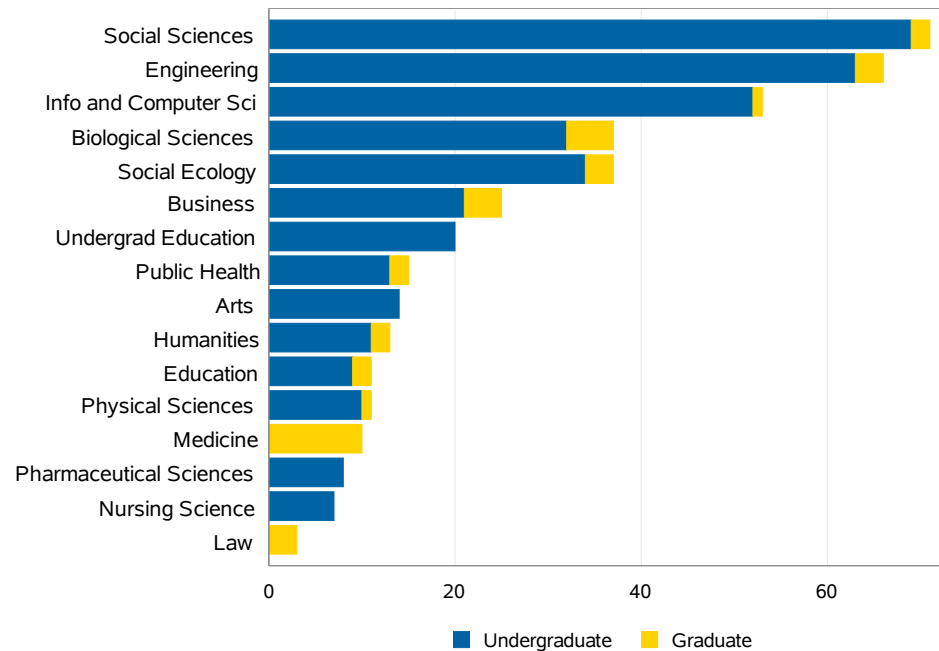

Enrollment by School

Total Financial Aid Awarded in 2015-16

Grants:	$2,548,661
Loans:	$1,985,953
Scholarships / Traineeships / Fellowships:	$538,280
RA/TA Remission:	$95,884
Work Study:	$52,100
Other Types:	$205,949

Undergraduate Degrees Awarded in 2016-17

Biological Sciences	9
Business	1
Education	4
Engineering / Info and Computer Sci	22
Humanities / Arts	11
Nursing / Pharm Sci / Public Health	13
Physical Sciences	3
Social Sciences / Social Ecology	37

Graduate Degrees Awarded in 2016-17

Biological Sciences	1
Education	2
Engineering / Info and Computer Sci	5
Medicine	1
Nursing / Pharm Sci / Public Health	1
Social Sciences / Social Ecology	1