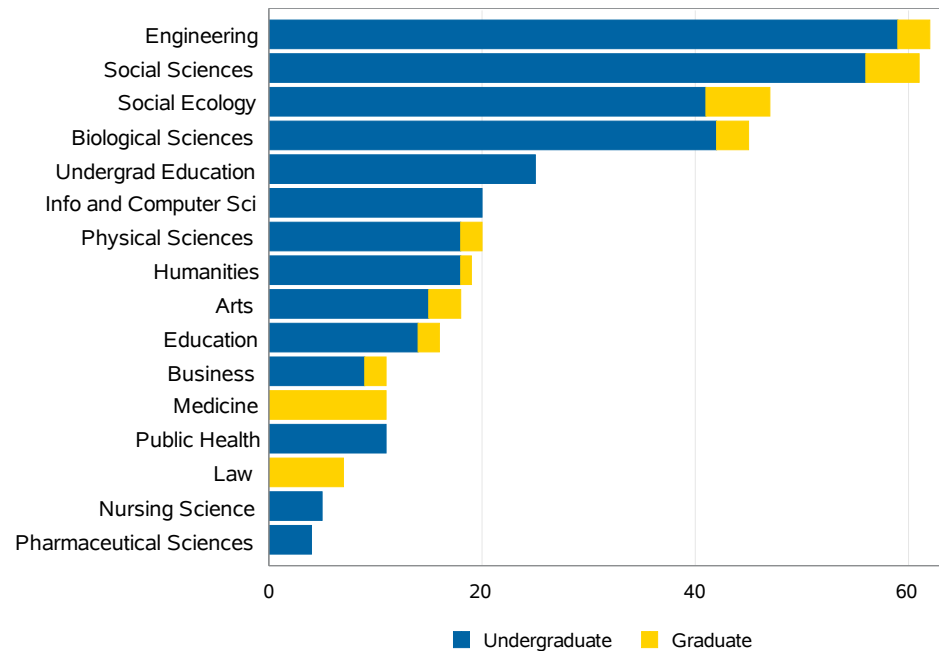

Enrollment by School

Total Financial Aid Awarded in 2015-16

Grants:	$2,977,364
Loans:	$1,661,815
Scholarships / Traineeships / Fellowships:	$669,829
RA/TA Remission:	$187,769
Work Study:	$57,690
Other Types:	$351,531

Undergraduate Degrees Awarded in 2016-17

Biological Sciences	5
Education	3
Engineering / Info and Computer Sci	13
Humanities / Arts	18
Nursing / Pharm Sci / Public Hlth	9
Physical Sciences	7
Social Sciences / Social Ecology	30

Graduate Degrees Awarded in 2016-17

Biological Sciences	1
Business	2
Engineering / Info and Computer Sci	3
Humanities / Arts	1
Medicine	4
Nursing / Pharm Sci / Public Hlth	3
Social Sciences / Social Ecology	2