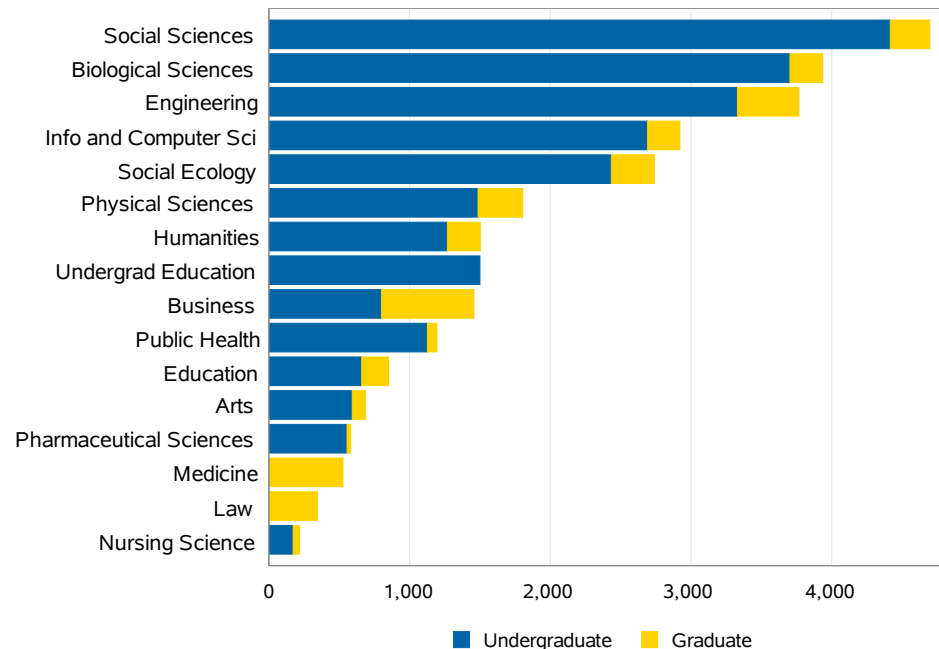

Total Students: 28,731

Student Demographics

Female	15,159
Male	13,572
First Generation	13,130
American Indian/Alaskan Native	156
Asian / Asian American	0
Black, Non-Hispanic	966
Hispanic	7,935
Pacific Islander	0
White, Non-Hispanic	5,139
Two or more ethnicities	0
Unknown/Declined to State	1,392
International Student	1,339

New Freshman Admission Data

Entering Students	5,353	Mean SAT Reading and Writing Score	636
Mean High School GPA	4.00	Mean SAT Math Score	638
Mean Total SAT Score	1273		

Top Freshman Feeder Schools

RUBEN AYALA HIGH SCHOOL
LONG BEACH POLYTECHNIC HIGH
CHINO HILLS HIGH SCHOOL
EASTLAKE HIGH SCHOOL
ELEANOR ROOSEVELT HIGH SCHOOL

Top Transfer Feeder Schools

IRVINE VALLEY COLLEGE
ORANGE COAST COLLEGE
PASADENA CITY COLLEGE
MOUNT SAN ANTONIO COLLEGE
SADDLEBACK COLLEGE

Enrollment by School

Total Financial Aid Awarded in 2015-16

Grants:	\$265,026,270
Loans:	\$147,155,358
Scholarships/ Fellowships/Traineeships:	\$68,181,154
RA/TA Remission:	\$31,198,985
Work Study:	\$7,420,178
Other Types:	\$28,437,559